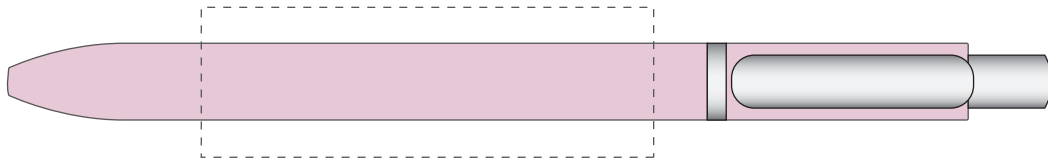

Your Ref:	Quantity:	Product Code: TPC000315
Our Ref:	Version: 1	Product Colour: PASTEL PINK

PRINTING CONCERNS:

Please note that this product has Sustainability Markings that are not visible from this perspective

We stock this item in the following colours

**PANTONE REFERENCE(S)**

● Rotary Engraving

ARTWORK SCALE 100%

ARTWORK SCALE 100%

Max engraving area: 60mm x 20mm

Product Image for visualisation
- colours may vary

The dashed line is to demonstrate print area and will not appear on your printed item

PLEASE NOTE:

- All colours including print and product are for visual purposes only and should not be regarded as the actual colour of the product and print.
- Some products may vary from batch to batch and may differ from previous orders.
- The colour and texture of a product can also have an effect on the final print colour.
- By approving this order we accept that you understand these terms.